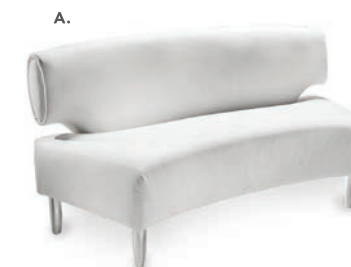

Soft Seating Collections

VALENCIA

A) 810180 Chair
(spice orange velvet)
28"L 30.5"D 31"H
B) 83045 Sofa
(coffee brown velvet)
63"L 30.5"D 31"H

BAJA

A) 81050 Chair
(white vinyl)
36"L 30.5"D 28"H
B) 83019 Sofa
(white vinyl)
86"L 28"D 30"H
C) 83020 Loveseat
(white vinyl)
61"L 30.5"D 28"H

TANGIERS

A) 830118 Sofa
(beige textured)
78"L 37"D 36"H
B) 810118 Chair
(beige textured)
34"L 37"D 36"H
C) 830220 Loveseat
(beige textured)
57.5"L 37"D 37"H

PALM BEACH

A) 83040 Sofa
(white vinyl, brushed metal)
69"L 29"D 33"H