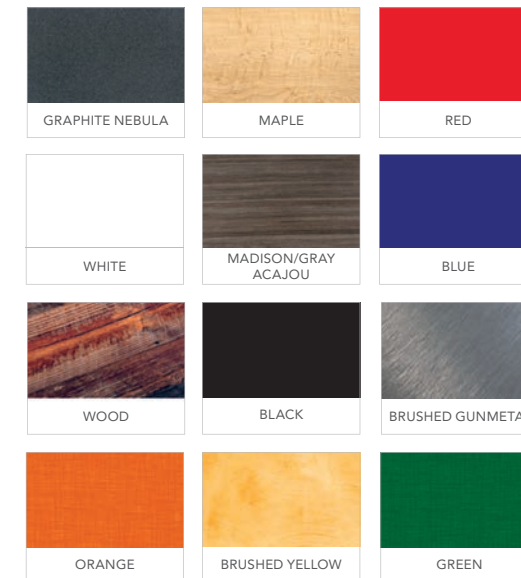

Café Tables

A) 820940 Blue Hydraulic Café Table
(chrome base, blue top) 30" RND 29"H
B) 810131 Malba Chair
(gray) 20"L 20"D 32"H

A) 820241 Madison Hydraulic Café Table
(chrome base, gray acajou top) 30" RND 29"H
B) 810130 Malba Chair
(green) 20"L 20"D 32"H

85030 7' Boxwood Hedge
36.5"L 12"D 84"H

30" Round Café Table
A) 820941 Standard Black Base (blue top) 30" RND 29"H
B) 81093 Lucent Chair (frosted, acrylic) 19.5"L 19.75"D 32.5"H

A) 8201233 Hydraulic Café Table
(orange top, chrome) 30" RND 29"H
B) 810861 Laguna Chair
(maple, chrome) 18"L 19"D 34"H

Customize and Create

Choose your base, black or chrome, then pick a color that suits your design.

Café Tables Standard Black Base 30" RND 29"H

A) 8201220 (white) also available
820265 (Madison/gray acajou)
820941 (blue)
820943 (wood)
8201236 (black)
8201235 (brushed gunmetal)
8201239 (brushed yellow)
8201237 (green)
8201238 (orange)