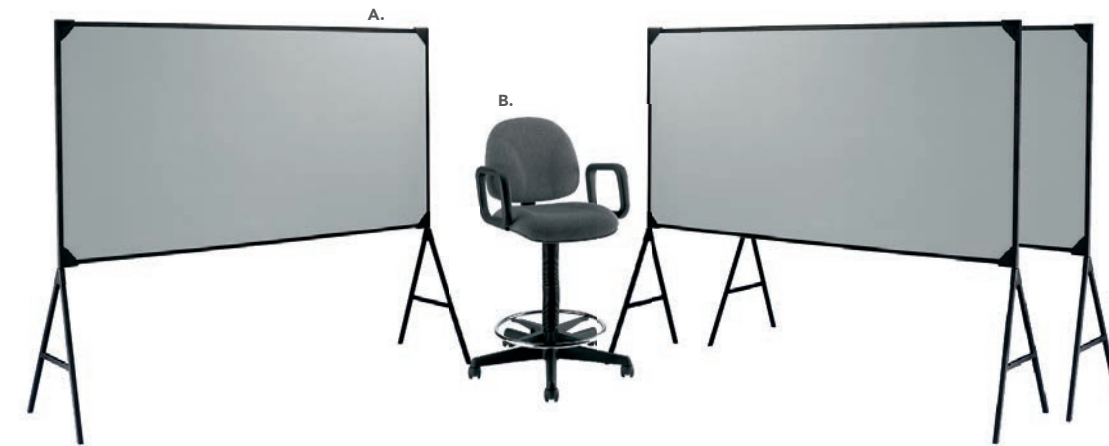

G) 75057
Small Refrigerator
4.0 cubic feet
20"W X 22"L X 33"H

Show & Office Accessories

A) 10201484
Floor Standing
Bulletin Board
(black)
48"W X 96"L X 78"H

B) 71048
Gas Lift Stool w/ arms
(gray, adjustable)
24"W X 20"L X 46"H
also available
71047 w/o arms