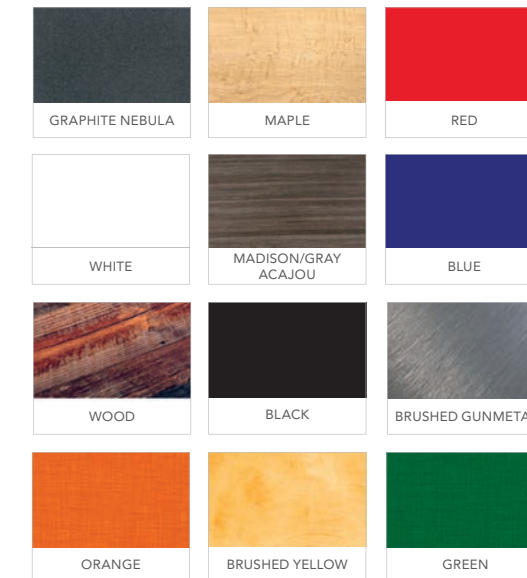

E) 820930 30" Round Bar Table
(blue top, chrome hydraulic base) 30" RND 45"H
F) 810860 Laguna Barstool
(maple, chrome) 18"L 20"D 47"H

G) 820240 30" Round Bar Table w/ Hydraulic Chrome Base
(Madison/gray acajou) 30" RND 45"H
H) 810850 Zenith Barstool (white, chrome) 19"L 20"D 44"H

Customize and Create

Choose your base, black or chrome, then pick a color that suits your design.

Bar Tables Standard Black Base 30" RND 42"H

- A) 8201221** (white)
- B) 820919** (brushed yellow)
also available
820264
(Madison/gray acajou)
- 820915** (brushed gunmetal)
- 820916** (black)
- 820917** (green)
- 820918** (orange)
- 820931** (blue)
- 820933** (wood)