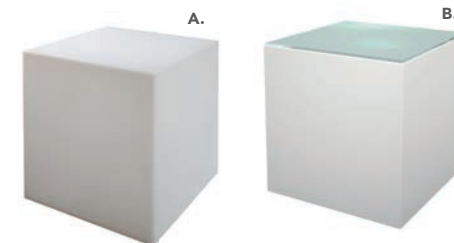

Lighted & Greenery Products

LED light available in white, red, green, blue and rolling color.