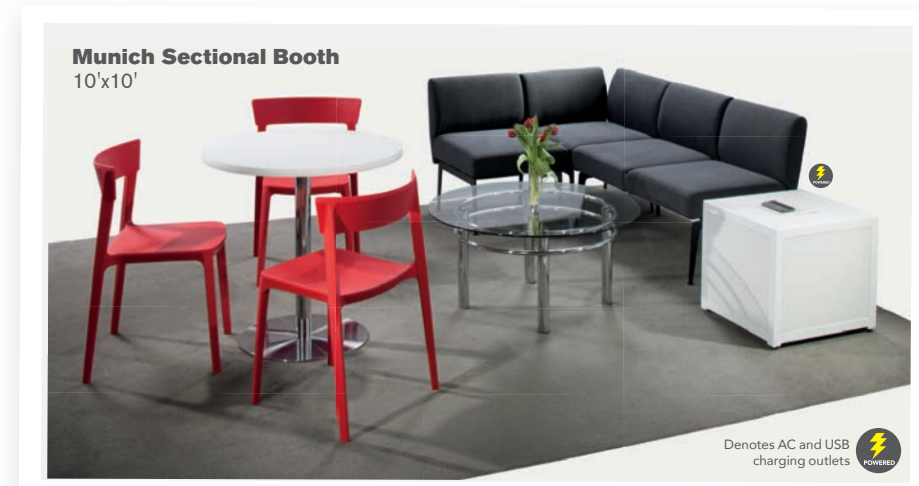

Design multifunctional booths with areas for demonstrations and a place for conferencing.

Power Up In Style.

Denotes Powered Products

HEDGE
85035
4' Boxwood Hedge
46"L 9"D 47"H

ROMA
83017 Sofa, Powered
(white vinyl) 78"L 31"D 33"H