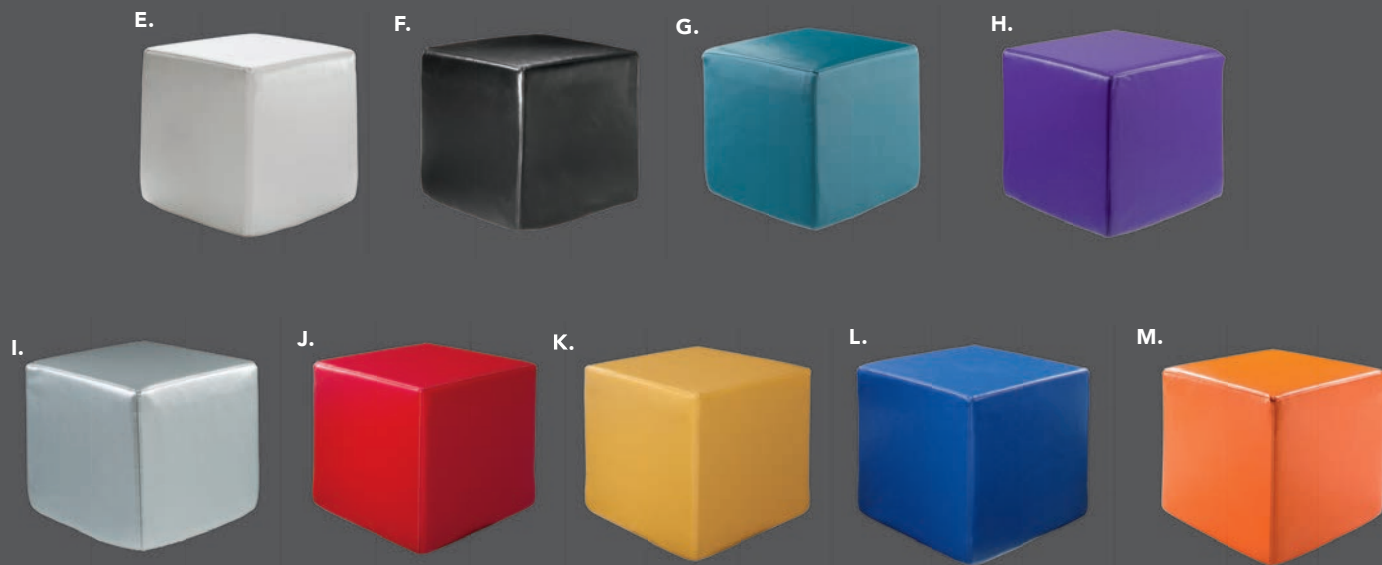

Ottomans

Vibe Cube

18"L 18"D 18"H

- A) 81535 (citrus green vinyl)
- B) 81537 (spice orange vinyl)
- C) 81538 (desert rose vinyl)
- D) 81536 (taupe vinyl)
- E) 81531 (white vinyl)
- F) 81530 (black vinyl)
- G) 81532 (steel blue vinyl)
- H) 81534 (purple vinyl)
- I) 81533 (silver vinyl)
- J) 81519 (red vinyl)
- K) 81517 (yellow vinyl)
- L) 81518 (blue vinyl)
- M) 81525 (orange vinyl)