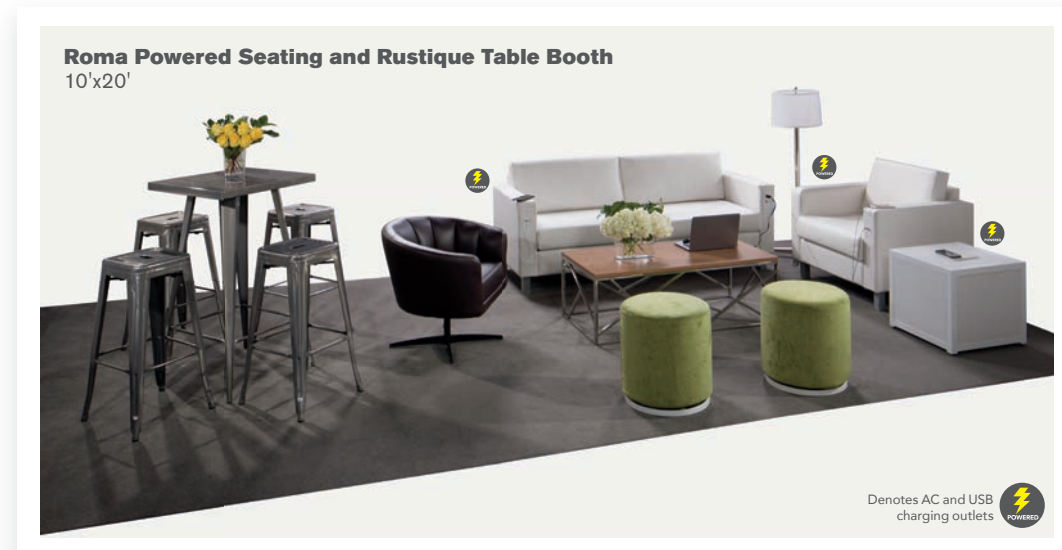

Keep clients charged with powered seating and add a wireless charging table for attendees without charging cords.