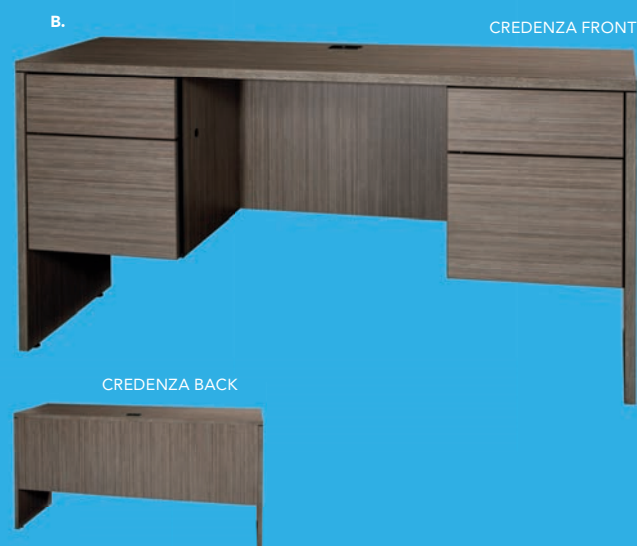

Office Essentials

MADISON

A) 84075 Madison Executive Desk

(gray acajou) 60"L 30"D 29"H

B) 84077 Madison Credenza

(gray acajou) 60"L 20"D 29"H

C) 810135 Task Stool

(black fabric)

27.5"L 27.5"D 32.75"-40.25"H Adjustable

D) 810844 Pro Executive High Back Chair

(white classic vinyl)

25"L 24"D 48"H Adjustable