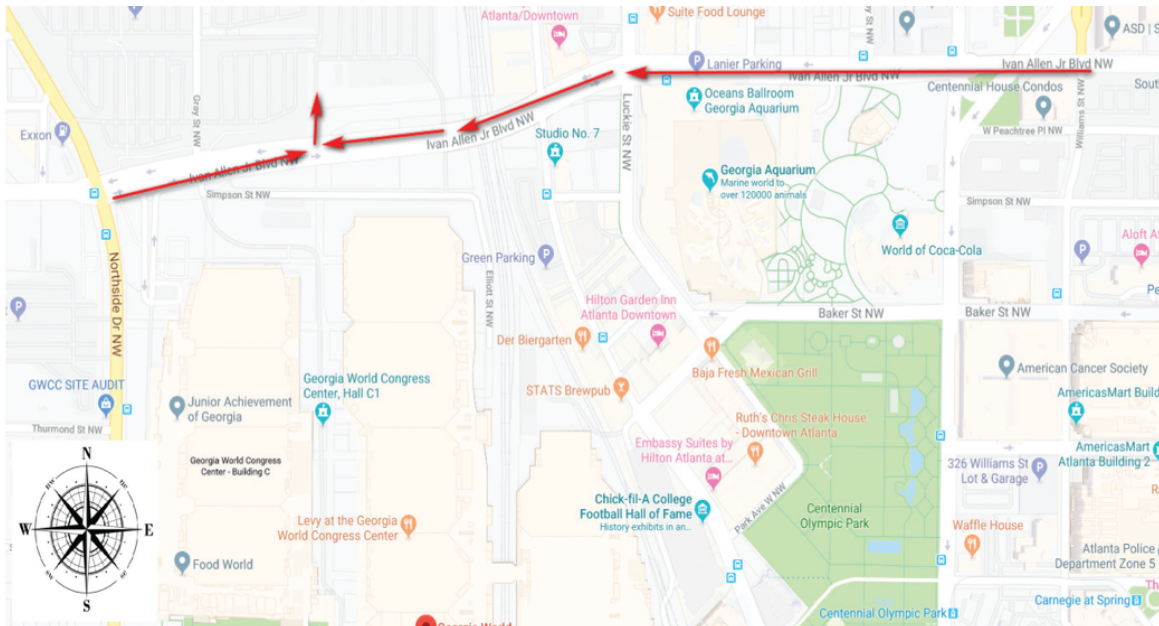

## Map:

## Directions:

### I-75/85 Southbound

- Drive I-75/85 Southbound
- Exit #249 C (Williams Street Exit)
- Turn right onto Ivan Allen Jr. Blvd.
- Turn right into Marshalling Yard

### I-75/85 Northbound

- Drive I-75/85 Northbound
- Exit #248 C (Freedom Parkway Exit)
- Turn left onto Andrew Young International Blvd.
- Turn right onto Piedmont Ave.
- Turn left onto Ivan Allen Jr. Blvd.
- Turn right into Marshalling Yard